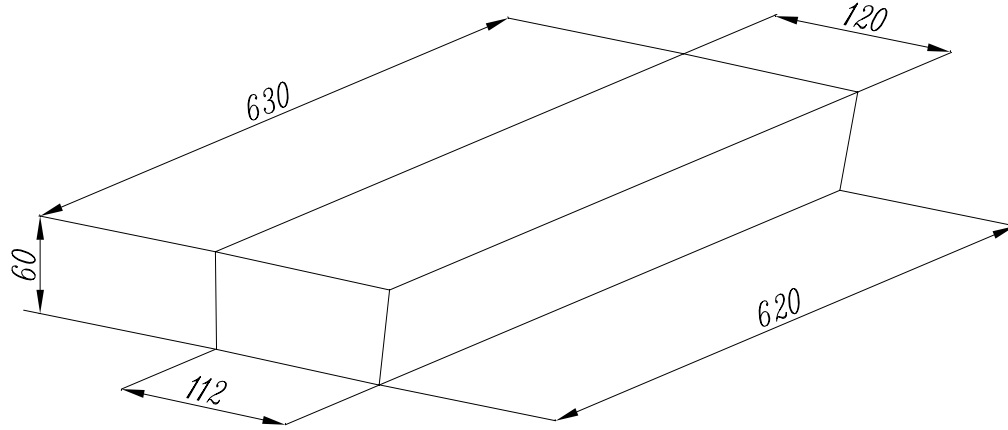

# Magnesium Alloy Ingot Size

## Standard 8 kg Ingot

\* Packing, spec. and size shall be adjusted on request from customer.