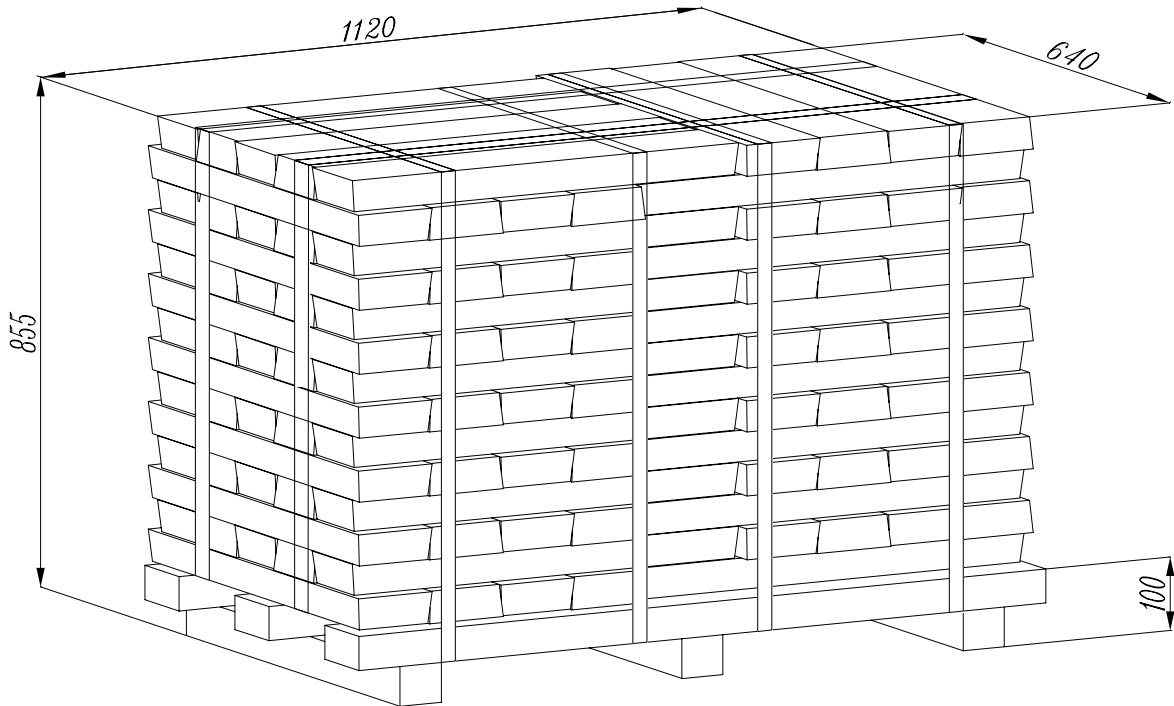

# Magnesium Alloy Ingot Size

## Standard 8 kg Ingot

\* Packing, spec. and size shall be adjusted on request from customer.