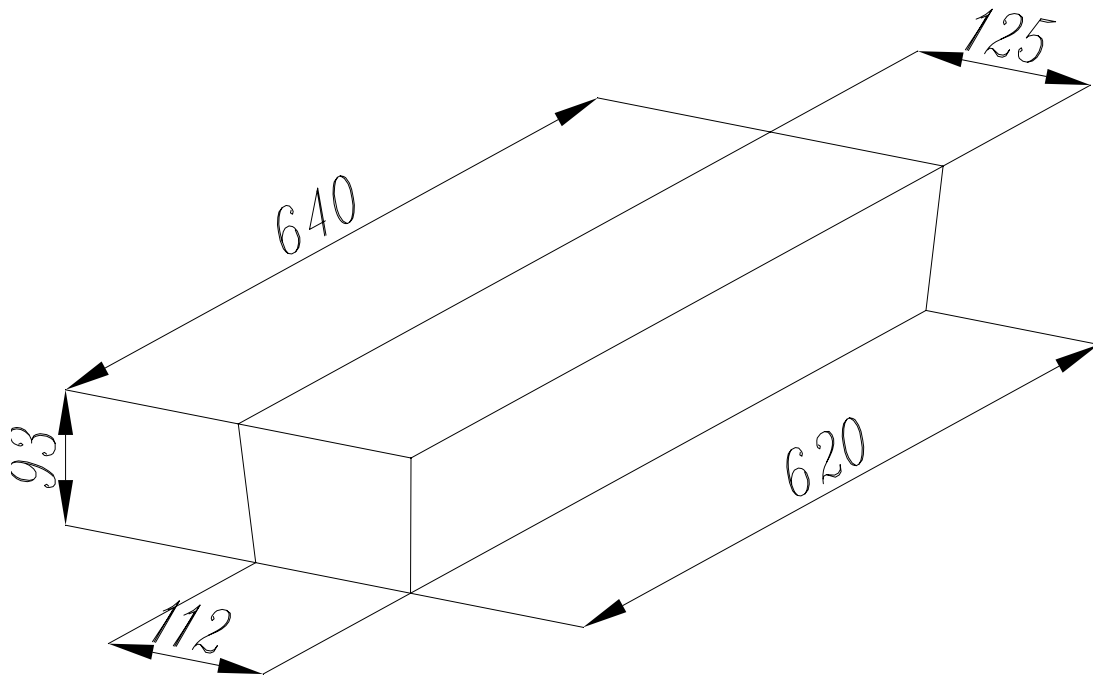

Magnesium Alloy Ingot Size

Standard 12 kg Ingot

* Packing, spec. and size shall be adjusted on request from customer.