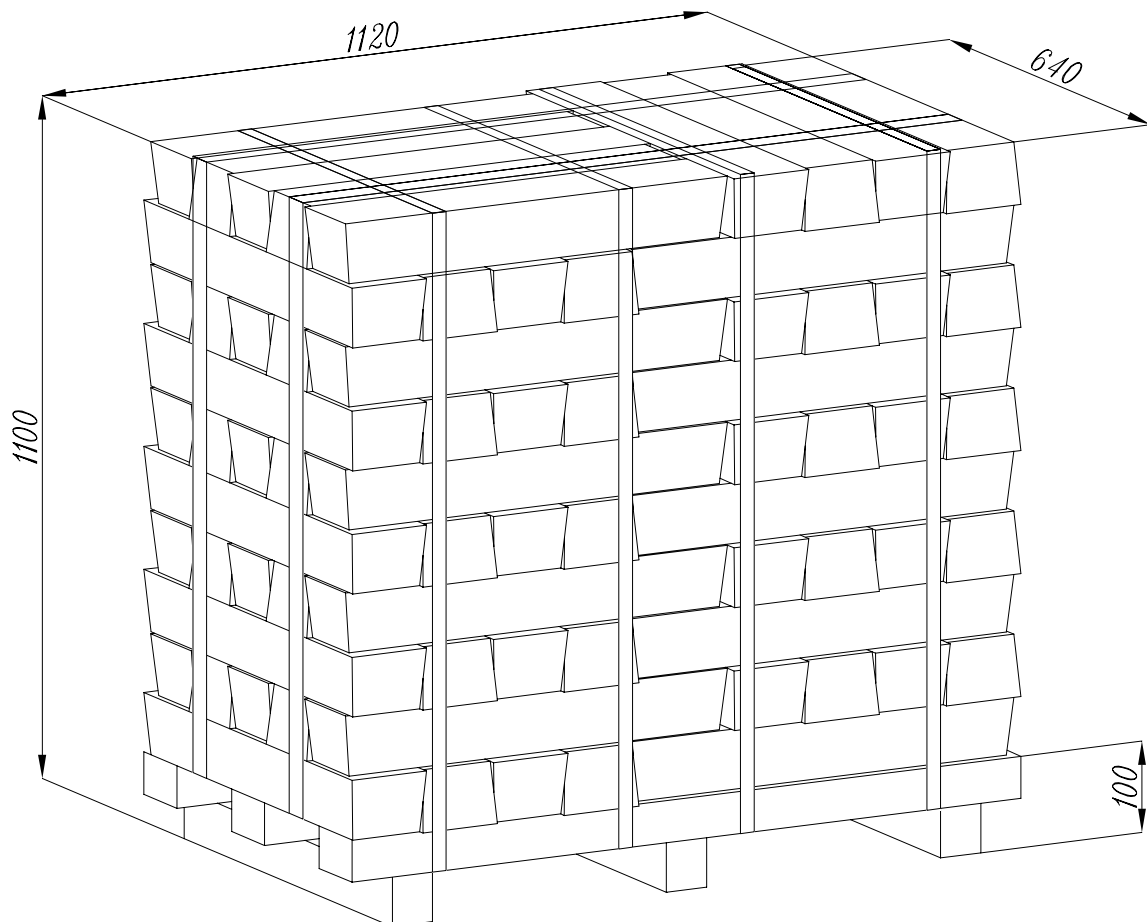

Magnesium Alloy Ingot Size

Standard 12 kg Ingot

* Packing, spec. and size shall be adjusted on request from customer.